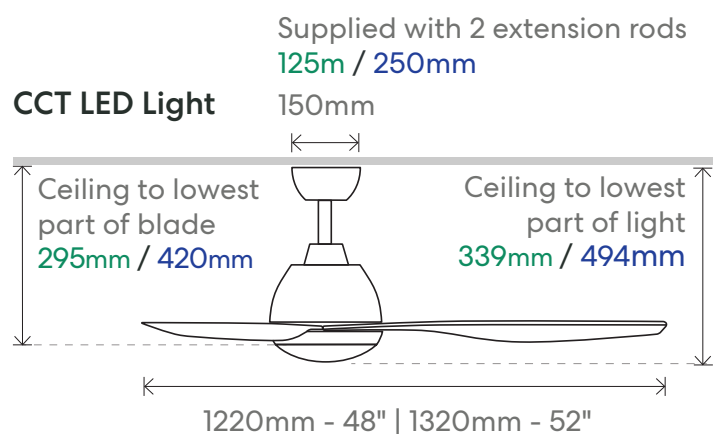

Technical Data

* All outdoor fans must be an enclosed outdoor area min 1.5m from edge of eave/roof, fully shielded from wind, rain & direct sunlight.

Install Location:	Indoor / Outdoor* & Coastal
Motor Type:	AC
Blade Material:	ABS Plastic
Reversible:	Yes
Mount Angle:	0-15°
Blade Pitch:	12° (Approx)
Timer:	No

About the CCT LED Light

●	●	●
3000k 1408 Lumens	4000k 1501 Lumens	5700k 1474 Lumens

Light Type:	LED (18w)
Dimmable:	No

No Light

CCT LED Light

Extension Rods

White		Black	
K505M/109A	900mm	K505M/209A	900mm
K505M/118A	1800mm	K505M/218A	1800mm