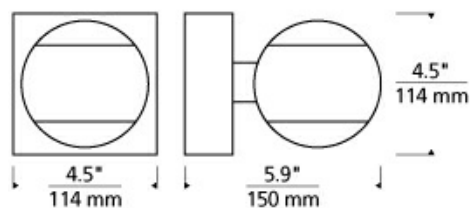

## SPECIFICATIONS

HARDWARE MATERIAL	Metal
SHADE MATERIAL	Steel
NET WEIGHT	1 lbs
HEIGHT	4.5in
WIDTH	5.9in
LENGTH	4.5in
WET LISTED	
DAMP LISTED	Yes
DRY LISTED	
GENERAL LISTING	ETL Listed
INCLUDES	