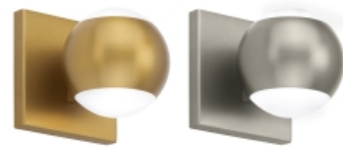

## PRODUCT FEATURES

- Charming contemporary yet whimsical design style
- White acrylic lenses allowing for abundant amounts of light wash
- Complementary wall sconce, 3-Light and 4-Light bath vanity
- Fully dimmable integrated LED lamp
- Available in two on-trend finishes, Satin Nickel and Aged Brass
- 5 year warranty with LED lamping option, visit [techlighting.com](http://techlighting.com) for more warranty details

## LAMPING

Includes 120 volt 13 watt, 951 total delivered lumens, 3000K LED module. Dimmable with most LED compatible ELV or Triac dimmers. Mounts horizontally or vertically.

Aged Brass

Aged Brass

Satin Nickel

## ORDERING INFORMATION

700BCOKO	SHAPE OR SIZE	FINISH	LAMP
	1 LIGHT	R AGED BRASS S SATIN NICKEL	-LED930 LED 90 CRI 3000K 120V -LED930-277 LED 90 CRI 3000K 277V

700BCOKO \_\_\_\_\_

JOB NAME \_\_\_\_\_

NOTES \_\_\_\_\_