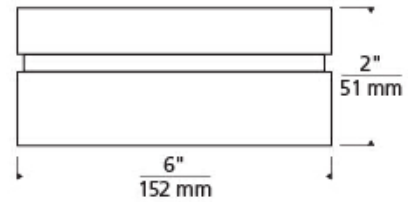

## SPECIFICATIONS

HARDWARE MATERIAL	Metal
SHADE MATERIAL	Glass
NET WEIGHT	2.5 lbs
HEIGHT	2in
WIDTH	6in
LENGTH	6in
UP LIGHT / DOWN LIGHT / BOTH?	
WET LISTED	Yes
DAMP LISTED	
DRY LISTED	
WALL / CEILING MOUNT	
GENERAL LISTING	ETL Listed
INCLUDES	