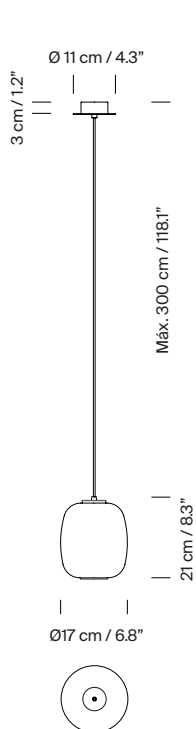

Model B: Globo Cestita

Collection:
Table lamps

Pendant lamps

Wall lamps (Outdoor)

Outdoor lamps