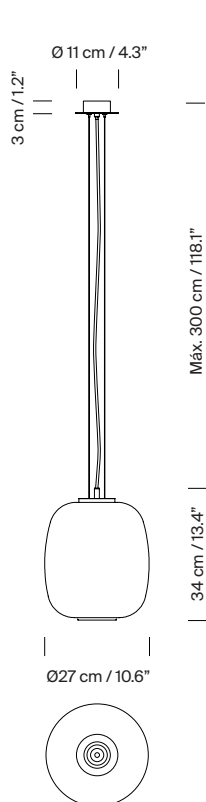

Regulations:

CE
UNE-EN 60598
UNE-EN 55015
UNE-EN 60529

UL

Dry location only
UL-1598
E-353545

Maintenance:

Clean with a smooth cloth. Do not use ammonia, solvents or abrasive cleaning products.

Others:

The lamp is delivered in one package.
The assembly instructions are delivered with the product.

Model A: Globo Cesta