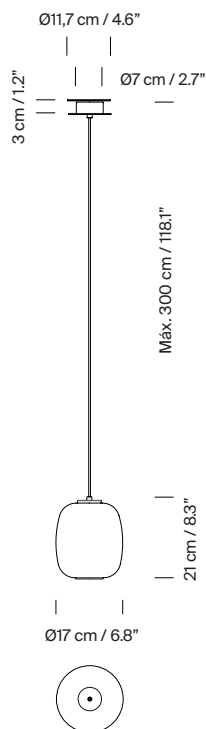

Model B: Globo Cestita

Collection:
Table lamps

Pendant lamps

Wall lamps (Outdoor)

Outdoor lamps