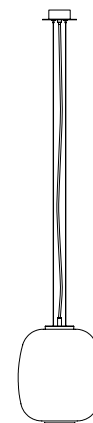

Globo Cesta

Globo Cestita

A

B

Strolling through Barcelona in the 1960s, designer Miguel Milá found an abandoned opal globe in front of a glass factory. He picked it up, and over the years, it became the heart of this large family. As its name suggests, Cesta (Spanish for “basket”), was designed to hold this fragile piece.

Freed from its structure, the opal glass now shines on its own, maintaining the elegance of a classic with a contemporary presence.

The Cesta family is made up of the Cesta, Cestita, Cestita Batería, Cesta Exterior, Cestita Alubat, Cesta Metálica, and Cestita Metálica table lamps, the Wally Cesta and Wally Cestita wall lamp, and the Globo Cesta and Globo Cestita pendant lamps, symbols of Mediterranean warmth and well-being. These masterpieces by Miguel Milá are part of our Design Classics collection, a series of objects created throughout the Modernist era.

General description:

White opal glass lampshade.
Black metallic circular canopy.
Suitable for side entry adaptor.
Junction Box adaptor included Ø 11,7 cm / 4.6” (UL market).
Electric cable length: 3 m / 118.1”

Approximate weight (unpacked):

(A) Globo Cesta: 2,7 kg / 5.9 lb
(B) Globo Cestita: 1,1 kg / 2.4 lb

Technical information:

Light source included (CE market):
(A)
LED bulb: 12 W / 1.521 lm / 2700K
E27 - E26 / Max. hgt. 130 mm / 5.1” / Max. power 75 W
Maximum bulb diameter: 70 mm / 2.7”