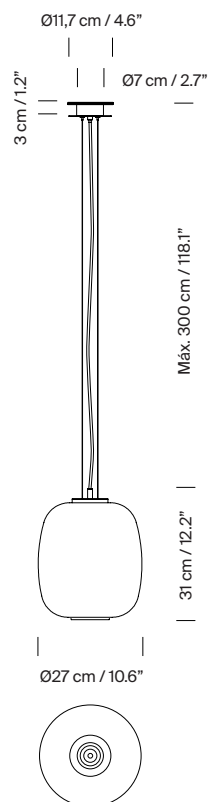

Regulations:

CE
UNE-EN 60598
UNE-EN 55015
UNE-EN 60529

UL

Dry location only
UL-1598
E-353545

Maintenance:

Clean with a smooth cloth. Do not use ammonia, solvents or abrasive cleaning products.

Others:

The lamp is delivered in one package.
The assembly instructions are delivered with the product.

Model A: Globo Cesta