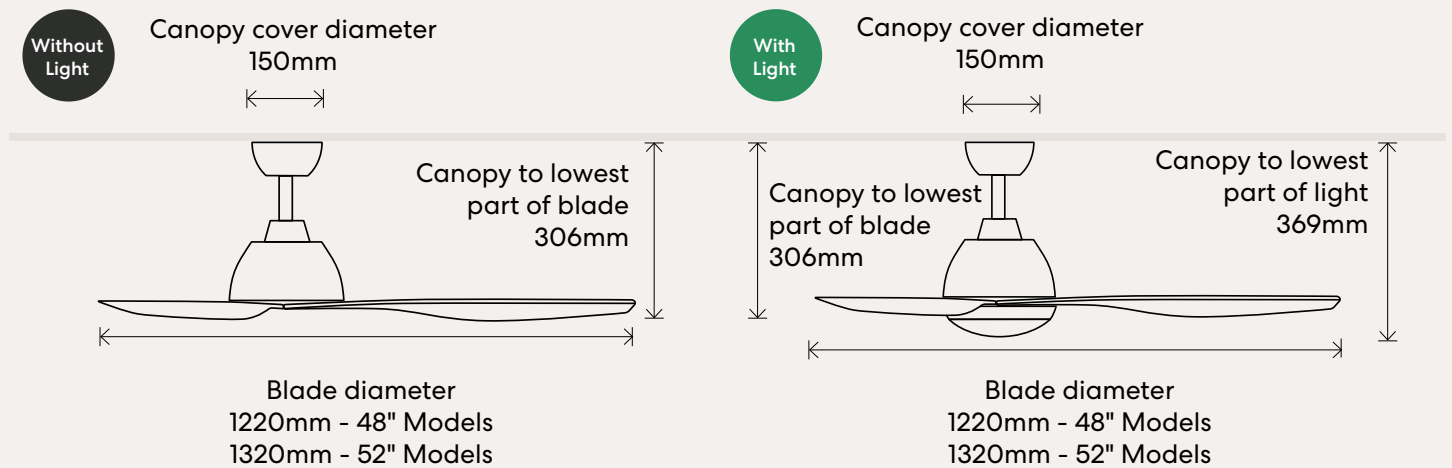

About the CCT LED Light

●	●	●
3000k 1408 Lumens	4000k 1501 Lumens	6000k 1474 Lumens

Light Type:	LED (18w)
Dimmable:	No

48" Models

Speed	Wattage	RPM	Airflow
1	16.5w	136	4,856 m3/hr
2	27w	179	7,550 m3/hr
3	44w	222	9,950 m3/hr

Dimensions

Extension Rods

K505M/109A White 900mm	K505M/118A White 1800mm
K505M/209A Black 900mm	K505M/218A Black 1800mm