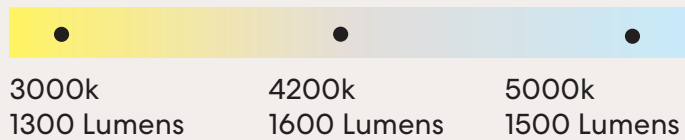

Technical Data

Install Location:	Indoor ONLY
Motor Type:	DC
Blade Material:	ABS Plastic
Operation:	Each Model Varies

Remote frequency 2.4 GHz.

Reversible SMART/Remote:	Yes
Reversible Wall Control:	No
Ceiling Mount Angle:	Flat Ceilings ONLY
Blade Pitch:	25°

About the CCT LED Light

LED Light has CCT & Dimming level memory, turn your fan off / on and the same light settings will be retained

Light Type:	LED (18w)
Dimmable:	Yes (8 Steps)

SP13-MK005 - User Replaceable LED Light Panel. Plug in LED panel can be replaced without an electrician.