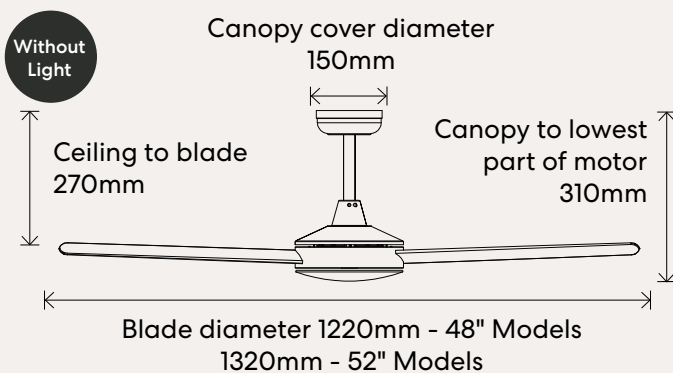

48" Remote

Speed	Wattage	RPM	Airflow
1	3.6w	60	3,061 m3/hr
2	4.5w	90	4,253 m3/hr
3	6.7w	125	5,608 m3/hr
4	9.4w	161	6,997 m3/hr
5	14.1w	183	8,079 m3/hr
6	19.4w	215	9,601 m3/hr

52" Remote

Speed	Wattage	RPM	Airflow
1	5w	60	3,911 m3/hr
2	7w	90	5,242 m3/hr
3	10w	122	6,394 m3/hr
4	16w	151	7,454 m3/hr
5	25w	185	9,202 m3/hr
6	35w	215	11,060 m3/hr

Dimensions

Extension Rods

W-CRFCMK90WH
White 900mm

W-CRFCMK90BL
Black 900mm

W-CRFCMK150WH
White 1500mm

W-CRFCMK150BL
Black 1500mm