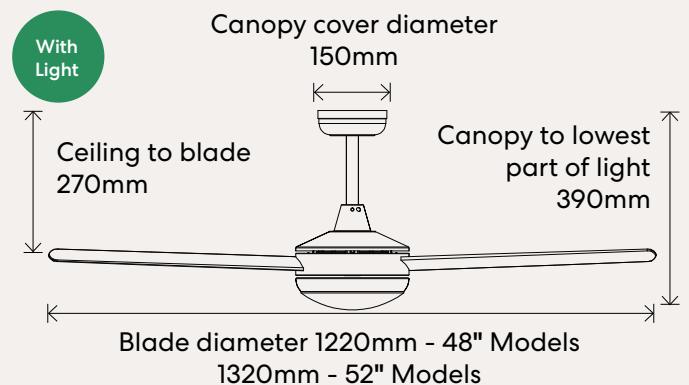

48" Remote

Speed	Wattage	RPM	Airflow
1	3.6w	60	3,061 m3/hr
2	4.5w	90	4,253 m3/hr
3	6.7w	125	5,608 m3/hr
4	9.4w	161	6,997 m3/hr
5	14.1w	183	8,079 m3/hr
6	19.4w	215	9,601 m3/hr

52" Remote

Speed	Wattage	RPM	Airflow
1	5w	60	3,911 m3/hr
2	7w	90	5,242 m3/hr
3	10w	122	6,394 m3/hr
4	16w	151	7,454 m3/hr
5	25w	185	9,202 m3/hr
6	35w	215	11,060 m3/hr

Dimensions

Extension Rods

W-CRFCMK90WH
White 900mm

W-CRFCMK90BL
Black 900mm

W-CRFCMK150WH
White 1500mm

W-CRFCMK150BL
Black 1500mm