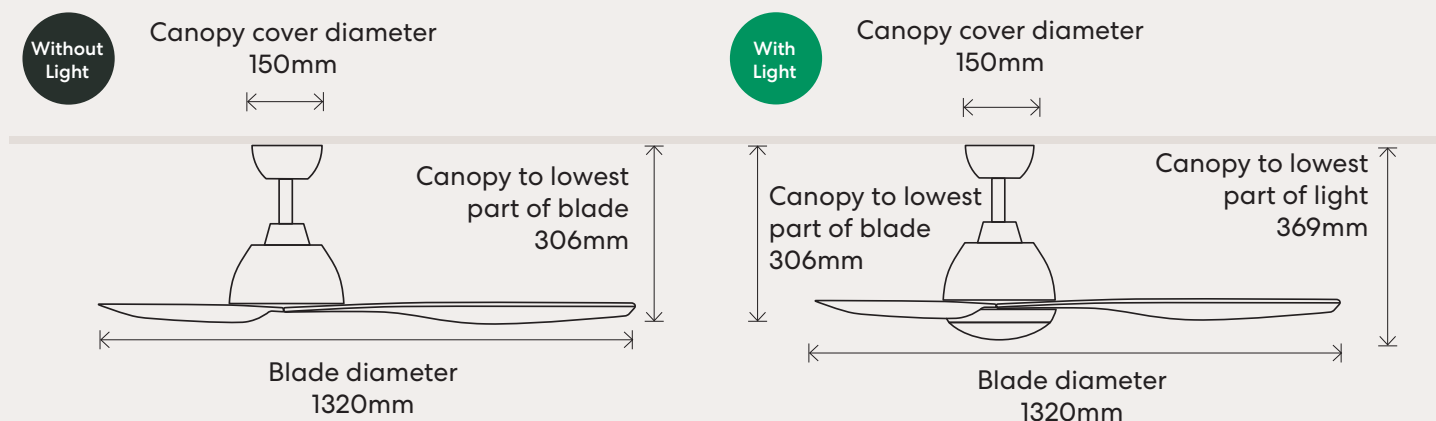

Technical Data

Install Location:	Indoor/Outdoor* & Coastal
Motor Type:	AC
Blade Material:	ABS Plastic
Operation:	Wall Control

Reversible:	Yes (via motor)
Ceiling Mount Angle:	0-20°
Blade Pitch:	12° (Approx)

About the CCT LED Light

Light Type:	LED (18w)
Dimmable:	No

Performance

Speed	Motor Wattage	RPM	Airflow
1	18w	107	4,707 m3/hr
2	34w	153	7,132 m3/hr
3	55w	197	9,732 m3/hr

Anti corrosive paint applied on all metal components & ABS blades make this fan suitable for coastal environment installation

Dimensions

Extension Rods

W-CRFCU90WH-LOOM5
White 900mm

W-CRFCU180WH-LOOM5
White 1800mm

W-CRFCU90BL-LOOM5
Black 900mm

W-CRFCU180BL-LOOM5
Black 1800mm