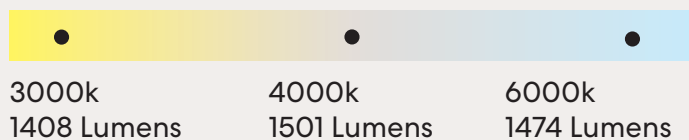

Technical Data

Install Location:	Indoor/Outdoor* & Coastal
Motor Type:	AC
Blade Material:	ABS Plastic
Operation:	Wall Control

Reversible:	Yes (via motor)
Ceiling Mount Angle:	0-20°
Blade Pitch:	12° (Approx)

About the CCT LED Light

Light Type:	LED (18w)
Dimmable:	No

Performance

Speed	Motor Wattage	RPM	Airflow
1	18w	107	4,707 m3/hr
2	34w	153	7,132 m3/hr
3	55w	197	9,732 m3/hr

Anti corrosive paint applied on all metal components & ABS blades make this fan suitable for coastal environment installation