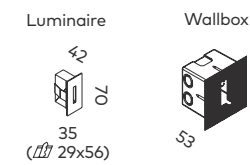

Zenith

Wall Light

The narrowest of beams for a unique effect in wayfinding applications

Measurements (mm)

Absolute Luminous Flux

2W (24V DC)
35lm (at 3000K)
38lm (at 4000K)

Beam

20° (N)

Finishes

UV Textured Black
UV Textured White

General Specifications

Material	Powder Coated Aluminium, PVC and Aluminium Mesh Wallbox
IP	65
Wiring	Wired in Parallel
Warranty	3 Years

LED

Colour Temp	2700K, 3000K, 4000K
CRI (Ra/R9)	80+ / >0
Efficacy	Up to 16lm/W
Colour Deviation	SDCM ≤ 3
Lifetime	>60,000h L80B10