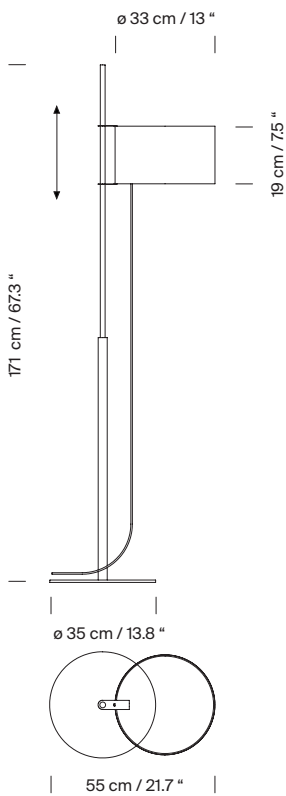

TMD

Miguel Milá. 2005
Floor Lamps

Regulations:

CE
UNE-EN 60598
UNE-EN 55015
UNE-EN 60529

UL

Dry location only
UL-153
E-352592

Maintenance:

Clean with a smooth cloth. Do not use ammonia, solvents or abrasive cleaning products.

Others:

The lamp is delivered in different packages.
The assembly instructions are delivered with the product.

Model:

Collection:

Table lamps

Floor lamps