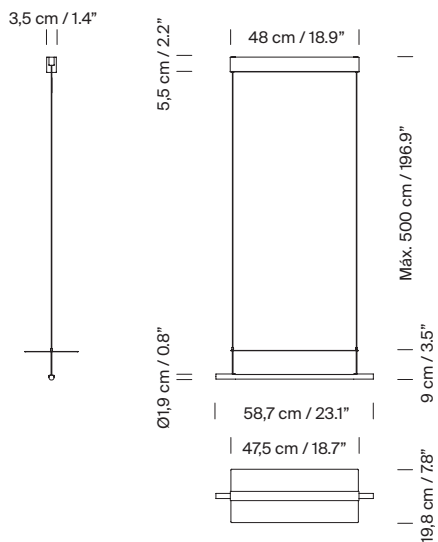

Lámina Dorada 45

Antoni Arola. 2018
Pendant Lamp

Maintenance:

Clean with a smooth cloth. Do not use ammonia, solvents or abrasive cleaning products.

Others:

The lamp is delivered in different packages (**B, C, D**).
The assembly instructions are delivered with the product.

Model A: Lámina Dorada 45