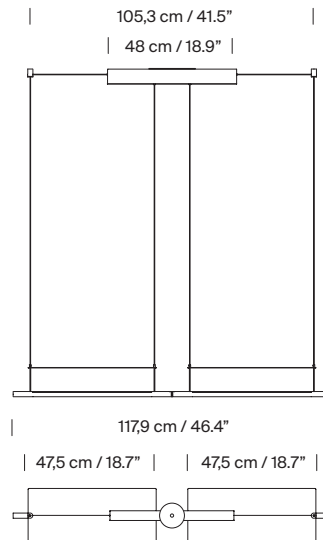

Lámina Dorada 45

Antoni Arola. 2018
Pendant Lamp

Maintenance:

Clean with a smooth cloth. Do not use ammonia, solvents or abrasive cleaning products.

Others:

The lamp is delivered in different packages (**B, C, D**).
The assembly instructions are delivered with the product.

Model A: Lámina Dorada 45

Model B: Sistema Lámina Dorada 45 2 módulos

CE

cUL US

Examples of composition

3 modules (A + B)

4 modules (A + 2B)