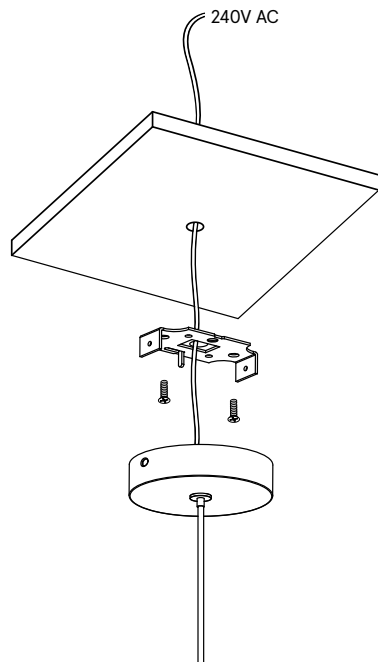

Lander (Short)

Lander is a collection of classic light fixtures reimagined through the craft of woodturning. The statement hardwood pieces are paired with the timeless illuminated sphere. Light is captured and gently dispersed by the solid walls of the timber shade, creating a gentle atmosphere reminiscent of the moon on a clear night.

Technical Details

Application	Bedside Tables, Feature Pendant
Dimensions	ø171 x 165mm
Material	Solid Hardwood, Glass Opal Bulb, E27 Lampholder, Textile Cord
Bulb	ø80mm Matte Opal Glass
Input Power	240V AC
CRI	90
Wattage	8W
Lumens	800lm
Colour Temperature	3000K Warm White
Dimming	Yes

Timber

Dimensions

Lander (tall)
ø151 x 242

Lander (short)
ø171 x 165mm

Ceiling Plate

Canopy
Ø80 x 25 mm

Lander (Short)

Ceiling Plate Details

Canopy
Ø80 x 25mm

Suitable for full ceiling
access to place the remote
driver from above.

Cutout hole: 10-20mm