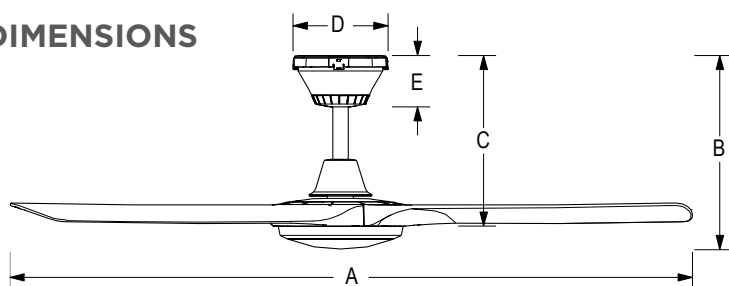

Blades: Sizes: 1320mm (52")
Materials: ABS Polymer & UV stabilised
Blade Pitch: 11°

Weight Including Packaging:

Complete fan: 7kg

Packaging Dimensions (cm):

Complete Fan: 69L x 30W x 27H

	Speed 1	Speed 2	Speed 3	Speed 4	Speed 5	Speed 6	Speed 7	Speed 8	Speed 9
RPMS	82	93	145	160	165	177	185	191	195
WATTS	2.0	4.0	7.3	11.5	13.5	14.8	16.0	18.1	19.5
AIRFLOW (CMH)	4358	5174	8644	10519	11395	12853	13007	13852	15643

* CMH = Cubic Meters per Hour

DIMENSIONS

A	1320mm
B	345mm
C	290mm
D	160mm
E	86mm