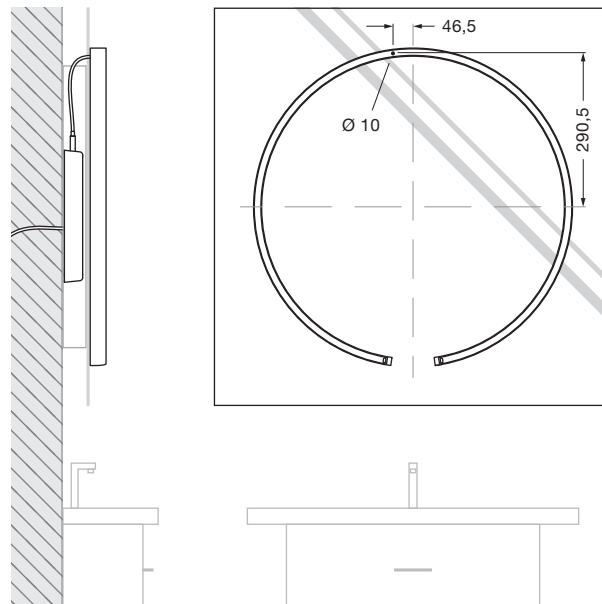

Mito sfera su 60 connection diagram

Option 1

power supply unit behind the mirror, length of the luminaire cable 1.2 m