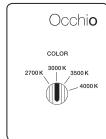

technical data Mito sfera su 60

properties	material	aluminium painted or PVD-coated, optical silicone
	weight (without mirror)	2.5 kg
surface	head	bronze, matt gold, rose gold, matt silver, matt white, matt black, phantom, black phantom
	Occhio »color tune« LED	
	average life time	> 50.000 hrs
	energy efficiency class	G
	power	40 W (incl. external Occhio power supply unit approx. 46 W)
	color rendering index	high color; CRI Ra 95
	color temperature	2700–4000 K
	recommended use	residential and commercial
electricity	dimming	via trailing-edge phasecut dimmer, »touchless control« or Occhio air (optional)*
	connection	230 V AC
	permitted operating conditions	max. 30°C for indoor use only

Option 2

Power supply unit in revision, optional extension cable (5 m) can be ordered via configurator

Mito sfera su 60 lighting effects

wide
wide-radiation light, beam angle approx. 90°

inserts: wide

luminous flux: high color 40W 1600lm

control options

Control

Mito set box

sospeso / aura /
sfera / sfera su / volo

soffitto / alto flat

alto & alto side

sospeso / aura / sfera / volo:

COLOR (Sensor off)
adjustable color temperature (4 steps)
trailing-edge phase cut dimming possible

PRESET (sospeso / aura / volo)
adjustable color temperature (4 steps)
adjustable up / downlight ratio (5 steps)
trailing-edge phase cut dimming possible

PRESET (sfera)
color temperature adjustable (4 stages)
light intensity adjustable (5 stages)