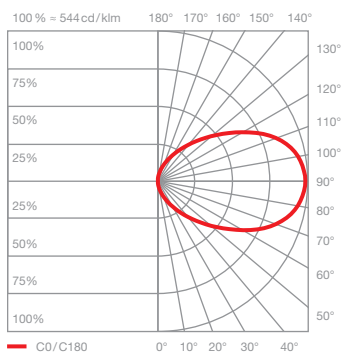

Mito sfera su 60 lighting effects

wide
wide-radiation light, beam angle approx. 90°

inserts: wide

luminous flux: high color 40W 1600lm