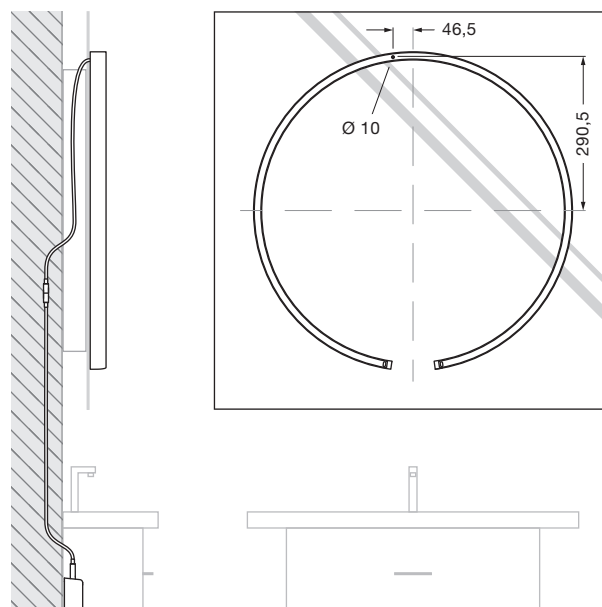

Mito sfera su 60 datasheet

Ring-shaped LED wall luminaire with single-sided light output for mounting on a mirror and a diameter of 60 cm. The lighting effect provides glare-free light for perfect illumination. This version features an external power supply unit behind the mirror or in recess and connects to 230 V AC mains voltage.

* For a list of compatible dimmers, see www.occhio.de/dim_en, trailing-edge phasecut dimmer and Occhio air not combinable

Mito sfera su 60 connection diagram

Option 1

power supply unit behind the mirror, length of the luminaire cable 1.2 m

Option 2

Power supply unit in revision, optional extension cable (5 m) can be ordered via configurator

Mito sfera su 60 lighting effects

wide
wide-radiation light, beam angle approx. 90°

inserts: wide

luminous flux: high color 40W 1600lm