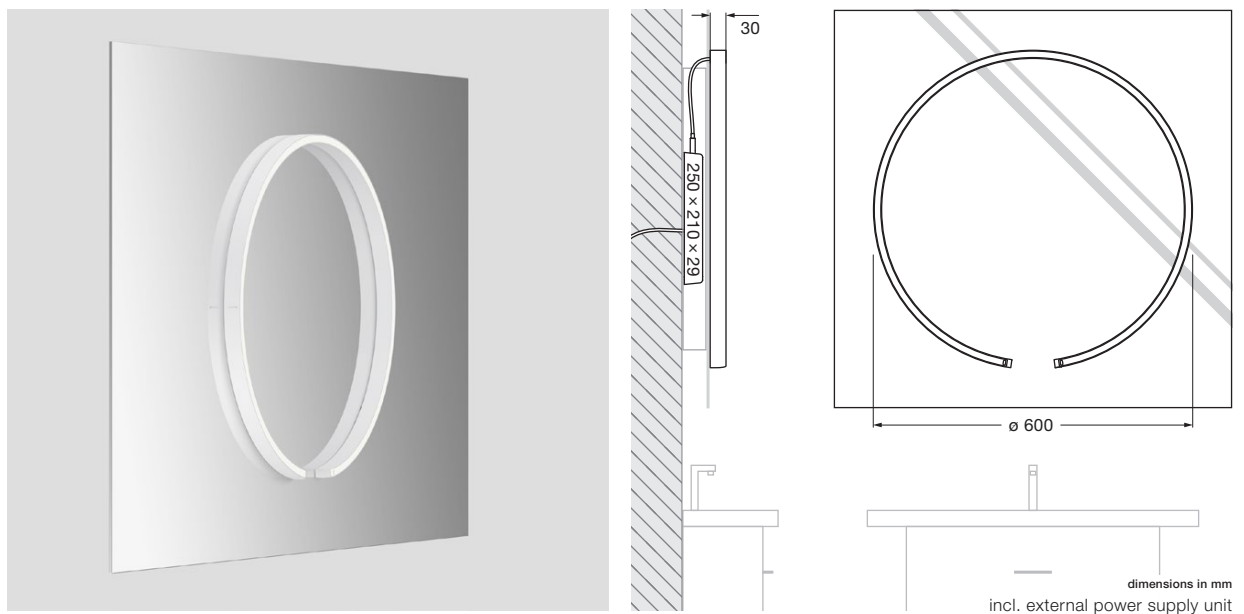

Mito sfera su 60 datasheet

Ring-shaped LED wall luminaire with single-sided light output for mounting on a mirror and a diameter of 60 cm. The lighting effect provides glare-free light for perfect illumination. This version features an external power supply unit behind the mirror or in recess and connects to 230 V AC mains voltage.

technical data Mito sfera su 60

properties	material	aluminium painted or PVD-coated, optical silicone
	weight (without mirror)	2.5 kg
surface	head	bronze, matt gold, rose gold, matt silver, matt white, matt black, phantom, black phantom
	Occhio »color tune« LED	
	average life time	> 50.000 hrs
	energy efficiency class	G
	power	40 W (incl. external Occhio power supply unit approx. 46 W)
	color rendering index	high color; CRI Ra 95
	color temperature	2700–4000 K
	recommended use	residential and commercial
electricity	dimming	via trailing-edge phasecut dimmer, »touchless control« or Occhio air (optional)*
	connection	230 V AC
	permitted operating conditions	max. 30°C for indoor use only