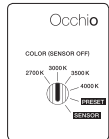

technical data Mito sfera su 60

properties	material	aluminium painted or PVD-coated, optical silicone
	weight (without mirror)	2.5 kg
surface	head	bronze, matt gold, rose gold, matt silver, matt white, matt black, phantom, black phantom
	Occhio »color tune« LED	
	average life time	> 50.000 hrs
	energy efficiency class	G
	power	40 W (incl. external Occhio power supply unit approx. 46 W)
	color rendering index	high color; CRI Ra 95
	color temperature	2700–4000 K
	recommended use	residential and commercial
electricity	dimming	via trailing-edge phasecut dimmer, »touchless control« or Occhio air (optional)*
	connection	230 V AC
	permitted operating conditions	max. 30°C for indoor use only

Option 2

Power supply unit in revision, optional extension cable (5 m) can be ordered via configurator

Mito sfera su 60 lighting effects

wide
wide-radiation light, beam angle approx. 90°

inserts: wide

luminous flux: high color 40W 1600lm

control options

Control

Mito set box

sospeso / aura /
sfera / sfera su / volo

soffitto / alto flat

alto & alto side

sospeso / aura / sfera / volo:

COLOR (Sensor off)
adjustable color temperature (4 steps)
trailing-edge phase cut dimming possible

PRESET (sospeso / aura / volo)
adjustable color temperature (4 steps)
adjustable up / downlight ratio (5 steps)
trailing-edge phase cut dimming possible

PRESET (sfera)
color temperature adjustable (4 stages)
light intensity adjustable (5 stages)