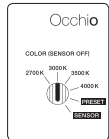

technical data Mito sfera su 40

properties	material	aluminium painted or PVD-coated, optical silicone
	weight (without mirror)	2.0 kg
surface	head	bronze, matt gold, rose gold, matt silver, matt white, matt black, phantom, black phantom
	Occhio »color tune« LED	
	average life time	> 50.000 hrs
	energy efficiency class	G
	power	20 W (incl. external Occhio power supply unit approx. 26 W)
	color rendering index	high color; CRI Ra 95
	color temperature	2700–4000 K
	recommended use	residential and commercial
electricity	dimming	via trailing-edge phasecut dimmer, »touchless control« or Occhio air (optional)*
	connection	230 V AC
	permitted operating conditions	max. 30°C for indoor use only

Option 2

Power supply unit in revision, optional extension cable (5 m) can be ordered via configurator

Mito sfera su 40 lighting effects

wide

wide-radiation light, beam angle approx. 90°

inserts: wide

luminous flux: high color 20W 800lm

control options

Control

Mito set box

sospeso / aura /
sfera / sfera su / volo

soffitto / alto flat

alto & alto side

sospeso / aura / sfera / volo:

COLOR (Sensor off)
adjustable color temperature (4 steps)
trailing-edge phase cut dimming possible

PRESET (sospeso / aura / volo)
adjustable color temperature (4 steps)
adjustable up / downlight ratio (5 steps)
trailing-edge phase cut dimming possible

PRESET (sfera)
color temperature adjustable (4 stages)
light intensity adjustable (5 stages)