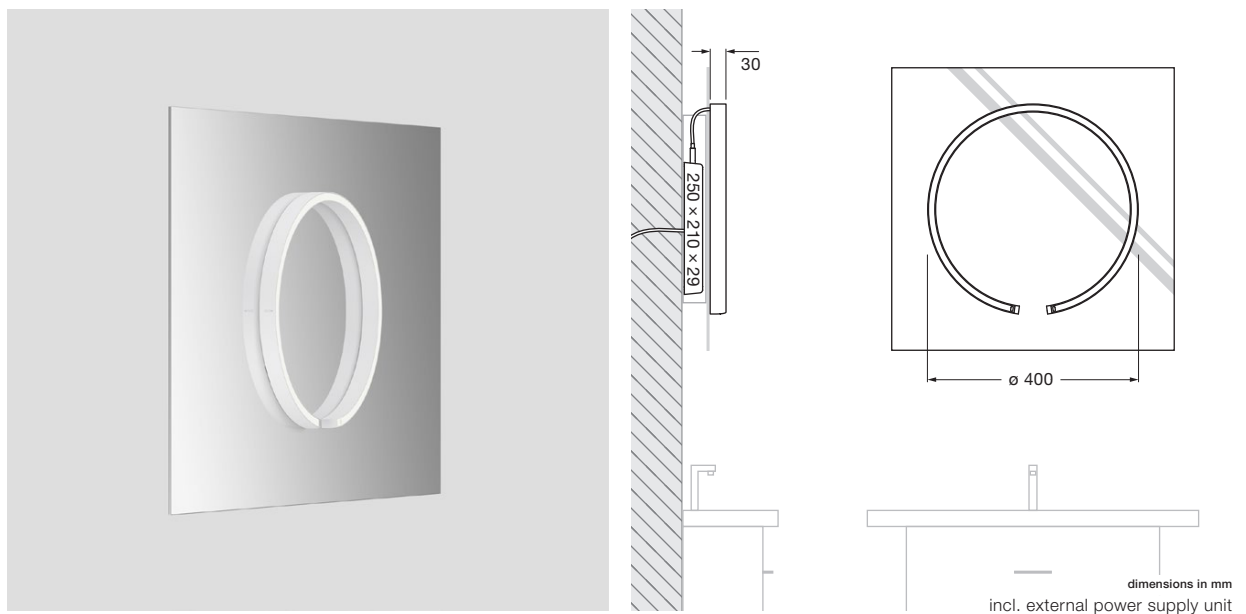

Mito sfera su 40 datasheet

Ring-shaped LED wall luminaire with single-sided light output for mounting on a mirror and a diameter of 40 cm. The lighting effect provides glare-free light for perfect illumination. This version features an external power supply unit behind the mirror or in recess and connects to 230 VAC mains voltage.

technical data Mito sfera su 40

properties	material	aluminium painted or PVD-coated, optical silicone
	weight (without mirror)	2.0 kg
surface	head	bronze, matt gold, rose gold, matt silver, matt white, matt black, phantom, black phantom
	Occhio »color tune« LED	
	average life time	> 50.000 hrs
	energy efficiency class	G
	power	20 W (incl. external Occhio power supply unit approx. 26 W)
	color rendering index	high color; CRI Ra 95
	color temperature	2700–4000 K
	recommended use	residential and commercial
electricity	dimming	via trailing-edge phasecut dimmer, »touchless control« or Occhio air (optional)*
	connection	230 V AC
	permitted operating conditions	max. 30°C for indoor use only

Option 2

Power supply unit in revision, optional extension cable (5 m) can be ordered via configurator

Mito sfera su 40 lighting effects

wide

wide-radiation light, beam angle approx. 90°

inserts: wide

luminous flux: high color 20W 800lm