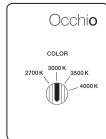

technical data Mito sfera su 40

properties	material	aluminium painted or PVD-coated, optical silicone
	weight (without mirror)	2.0 kg
surface	head	bronze, matt gold, rose gold, matt silver, matt white, matt black, phantom, black phantom
	Occhio »color tune« LED	
	average life time	> 50.000 hrs
	energy efficiency class	G
	power	20 W (incl. external Occhio power supply unit approx. 26 W)
	color rendering index	high color; CRI Ra 95
	color temperature	2700–4000 K
	recommended use	residential and commercial
electricity	dimming	via trailing-edge phasecut dimmer, »touchless control« or Occhio air (optional)*
	connection	230 V AC
	permitted operating conditions	max. 30°C for indoor use only

Option 2

Power supply unit in revision, optional extension cable (5 m) can be ordered via configurator

Mito sfera su 40 lighting effects

wide

wide-radiation light, beam angle approx. 90°

inserts: wide

luminous flux: high color 20W 800lm

control options

Control

Mito set box

sospeso / aura /
sfera / sfera su / volo

soffitto / alto flat

alto & alto side

sospeso / aura / sfera / volo:

COLOR (Sensor off)
adjustable color temperature (4 steps)
trailing-edge phase cut dimming possible

PRESET (sospeso / aura / volo)
adjustable color temperature (4 steps)
adjustable up / downlight ratio (5 steps)
trailing-edge phase cut dimming possible

PRESET (sfera)
color temperature adjustable (4 stages)
light intensity adjustable (5 stages)