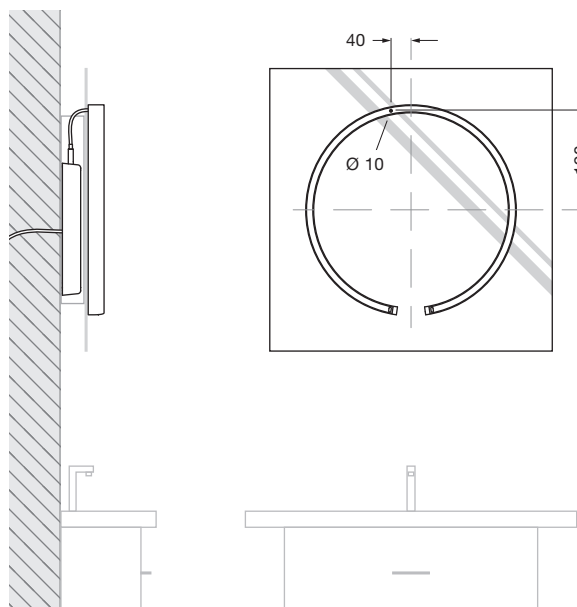

Mito sfera su 40 connection diagram

Option 1

power supply unit behind the mirror, length of the luminaire cable 1.2 m