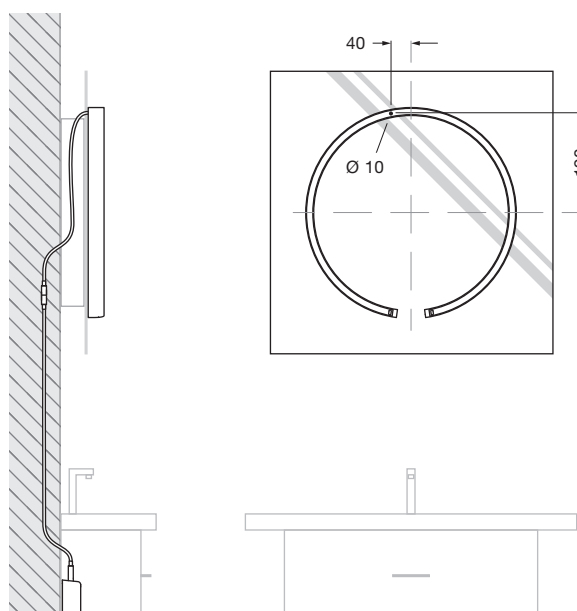

Mito sfera su 40 datasheet

Ring-shaped LED wall luminaire with single-sided light output for mounting on a mirror and a diameter of 40 cm. The lighting effect provides glare-free light for perfect illumination. This version features an external power supply unit behind the mirror or in recess and connects to 230 VAC mains voltage.

* For a list of compatible dimmers, see www.occhio.de/dim_en, trailing-edge phasecut dimmer and Occhio air not combinable

Mito sfera su 40 connection diagram

Option 1

power supply unit behind the mirror, length of the luminaire cable 1.2 m

Option 2

Power supply unit in revision, optional extension cable (5 m) can be ordered via configurator

Mito sfera su 40 lighting effects

wide

wide-radiation light, beam angle approx. 90°

inserts: wide

luminous flux: high color 20W 800lm