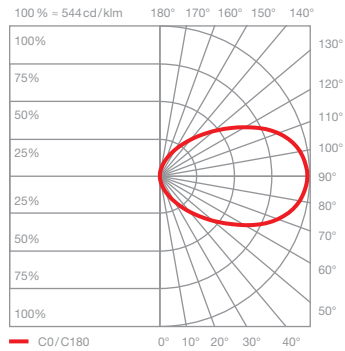

Mito sfera su 40 lighting effects

wide

wide-radiation light, beam angle approx. 90°

inserts: wide

luminous flux: high color   20W   800lm