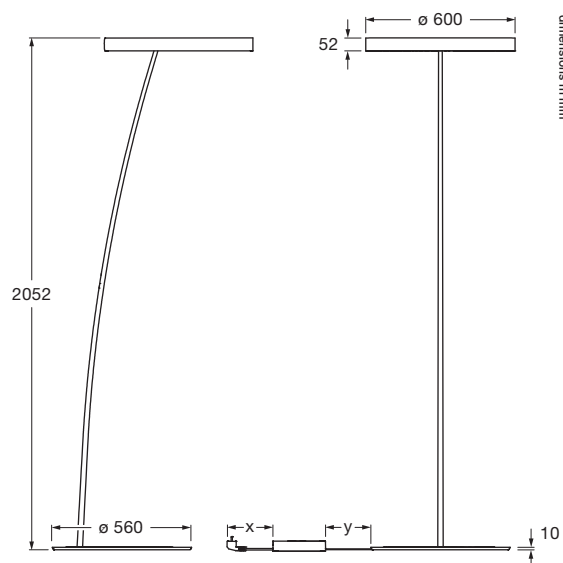

Mito raggio datasheet

Annular LED arc luminaire with double-sided light emission and a diameter of 60 cm. Connection to 230 V AC / 50 Hz mains voltage via power supply unit (converter), removable head for maintenance purposes.

Luminous power 60 W, control via »touchless control« (gesture control on the head, can be deactivated), via body sensor on the luminaire body (can be deactivated) or with Occhio air

technical data Mito raggio

properties	material	head aluminium, painted, PVD-coated, optical silicone body carbon painted base steel painted
	cable length	power supply unit (x): 1 m luminaire (y): 2 m of which 1.5 m are retractable
	recommended ceiling height	min. 2.4 m
	weight	24.0 kg
surface	head	bronze, matt gold, rose gold, matt silver, matt white, matt black, phantom, black phantom
	body / base / cable	matt white, matt black
Occhio »color tune« LED	average life time	> 50.000 hrs
	energy efficiency class	G
	power	60 W (incl. Occhio power supply approx. 66 W)
	color rendering index	high color; CRI Ra 95
	color temperature	2700–4000 K
	recommended use	residential
electricity	dimming	via »touchless control« on the head (can be deactivated), via body-sensor on the luminaire body (can be deactivated) or with Occhio air
	connection	230 V AC / 50 Hz
	permitted operating conditions	max. 30°C for indoor use only

Mito raggio lighting effects

table (wide)

wide light beam (up and down), beam angle approx. 80° (down)

inserts: wide / flood

luminous flux : high color 60 W 3330 lm

UGR (4H8H) < 19