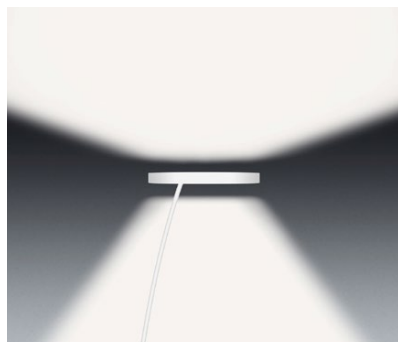

Mito raggio datasheet

Annular LED arc luminaire with double-sided light emission and a diameter of 60 cm. Connection to 230 V AC / 50 Hz mains voltage via power supply unit (converter), removable head for maintenance purposes.

Luminous power 60 W, control via »touchless control« (gesture control on the head, can be deactivated), via body sensor on the luminaire body (can be deactivated) or with Occhio air

technical data Mito raggio

properties	material	head aluminium, painted, PVD-coated, optical silicone body carbon painted base steel painted
	cable length	power supply unit (x): 1 m luminaire (y): 2 m of which 1.5 m are retractable
	recommended ceiling height	min. 2.4 m
	weight	24.0 kg
surface	head	bronze, matt gold, rose gold, matt silver, matt white, matt black, phantom, black phantom
	body / base / cable	matt white, matt black
Occhio »color tune« LED	average life time	> 50.000 hrs
	energy efficiency class	G
	power	60 W (incl. Occhio power supply approx. 66 W)
	color rendering index	high color; CRI Ra 95
	color temperature	2700–4000 K
	recommended use	residential
electricity	dimming	via »touchless control« on the head (can be deactivated), via body-sensor on the luminaire body (can be deactivated) or with Occhio air
	connection	230 V AC / 50 Hz
	permitted operating conditions	max. 30°C for indoor use only

Mito raggio lighting effects

table (wide)

wide light beam (up and down), beam angle approx. 80° (down)

inserts: wide / flood

luminous flux : high color 60 W 3330 lm

UGR (4H8H) < 19