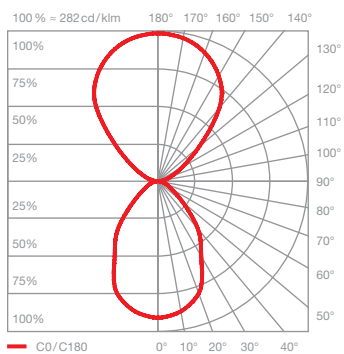

Mito raggio datasheet

Annular LED arc luminaire with double-sided light emission and a diameter of 60 cm. Connection to 230 V AC / 50 Hz mains voltage via power supply unit (converter), removable head for maintenance purposes.

Luminous power 60 W, control via »touchless control« (gesture control on the head, can be deactivated), via body sensor on the luminaire body (can be deactivated) or with Occhio air

technical data Mito raggio

properties	material	head aluminium, painted, PVD-coated, optical silicone body carbon painted base steel painted
	cable length	power supply unit (x): 1 m luminaire (y): 2 m of which 1.5 m are retractable
	recommended ceiling height	min. 2.4 m
	weight	24.0 kg
surface	head	bronze, matt gold, rose gold, matt silver, matt white, matt black, phantom, black phantom
	body / base / cable	matt white, matt black
Occhio »color tune« LED	average life time	> 50.000 hrs
	energy efficiency class	G
	power	60 W (incl. Occhio power supply approx. 66 W)
	color rendering index	high color; CRI Ra 95
	color temperature	2700–4000 K
	recommended use	residential
electricity	dimming	via »touchless control« on the head (can be deactivated), via body-sensor on the luminaire body (can be deactivated) or with Occhio air
	connection	230 V AC / 50 Hz
	permitted operating conditions	max. 30°C for indoor use only

Mito raggio lighting effects

table (wide)

wide light beam (up and down), beam angle approx. 80° (down)

inserts: wide / flood

luminous flux : high color 60 W 3330 lm

UGR (4H8H) < 19